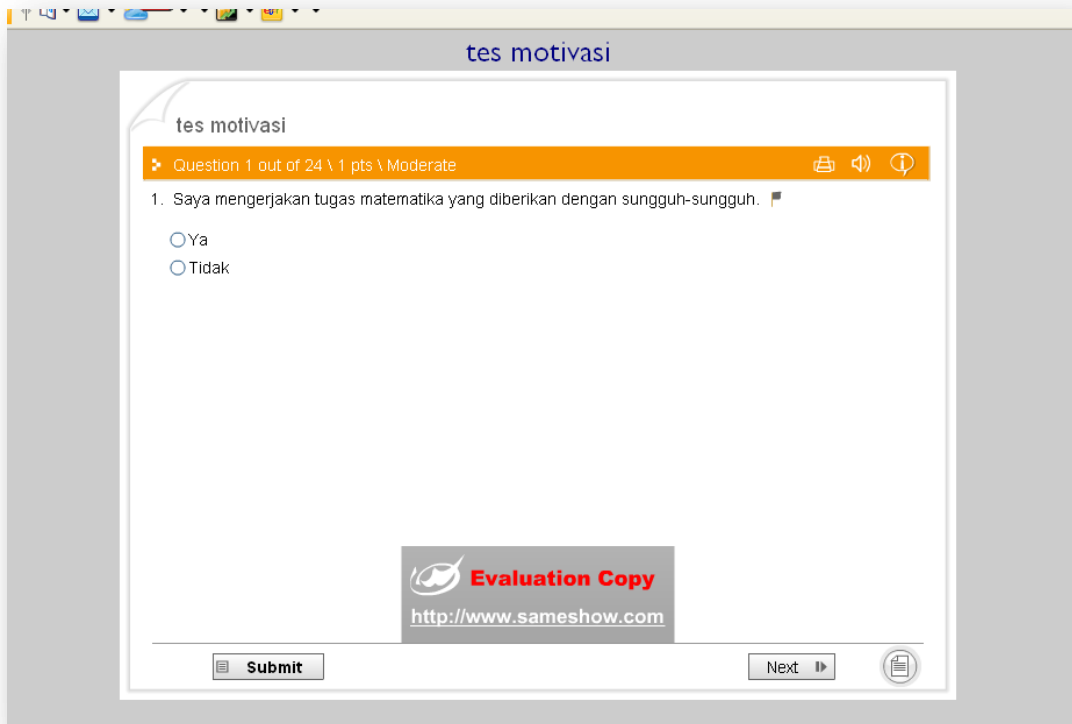

4. Tampilan test motivasi