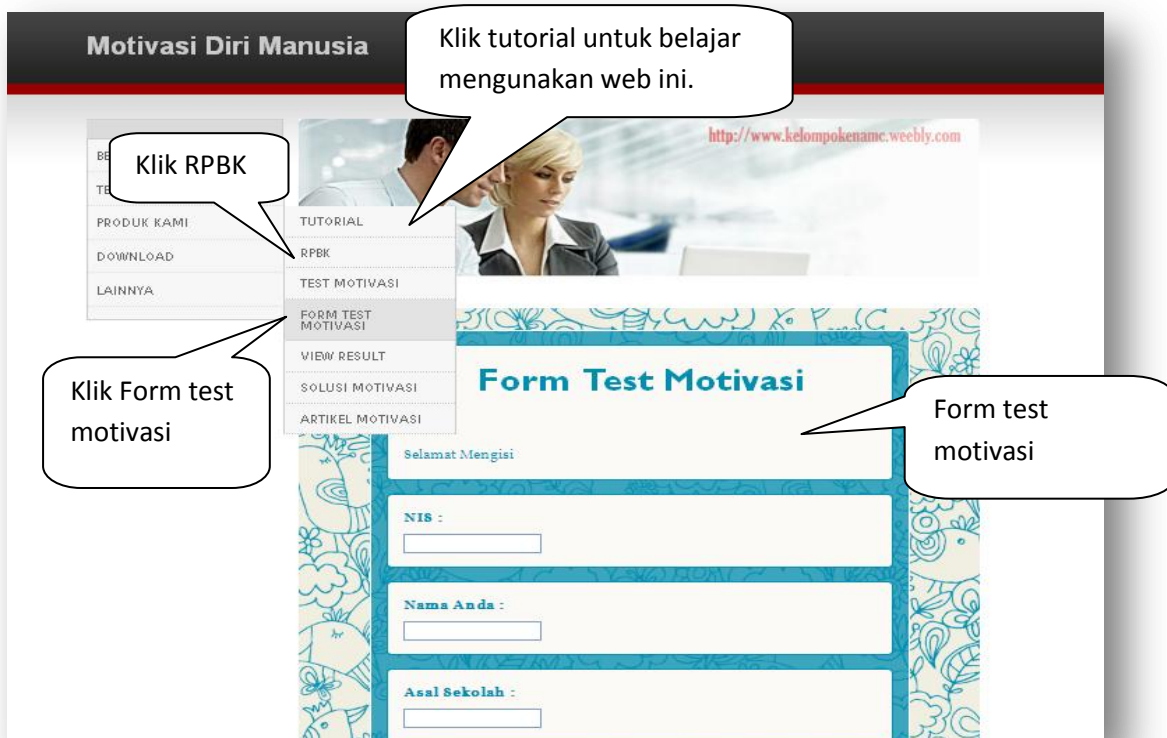

5. Tampilan menu "Produk kami"